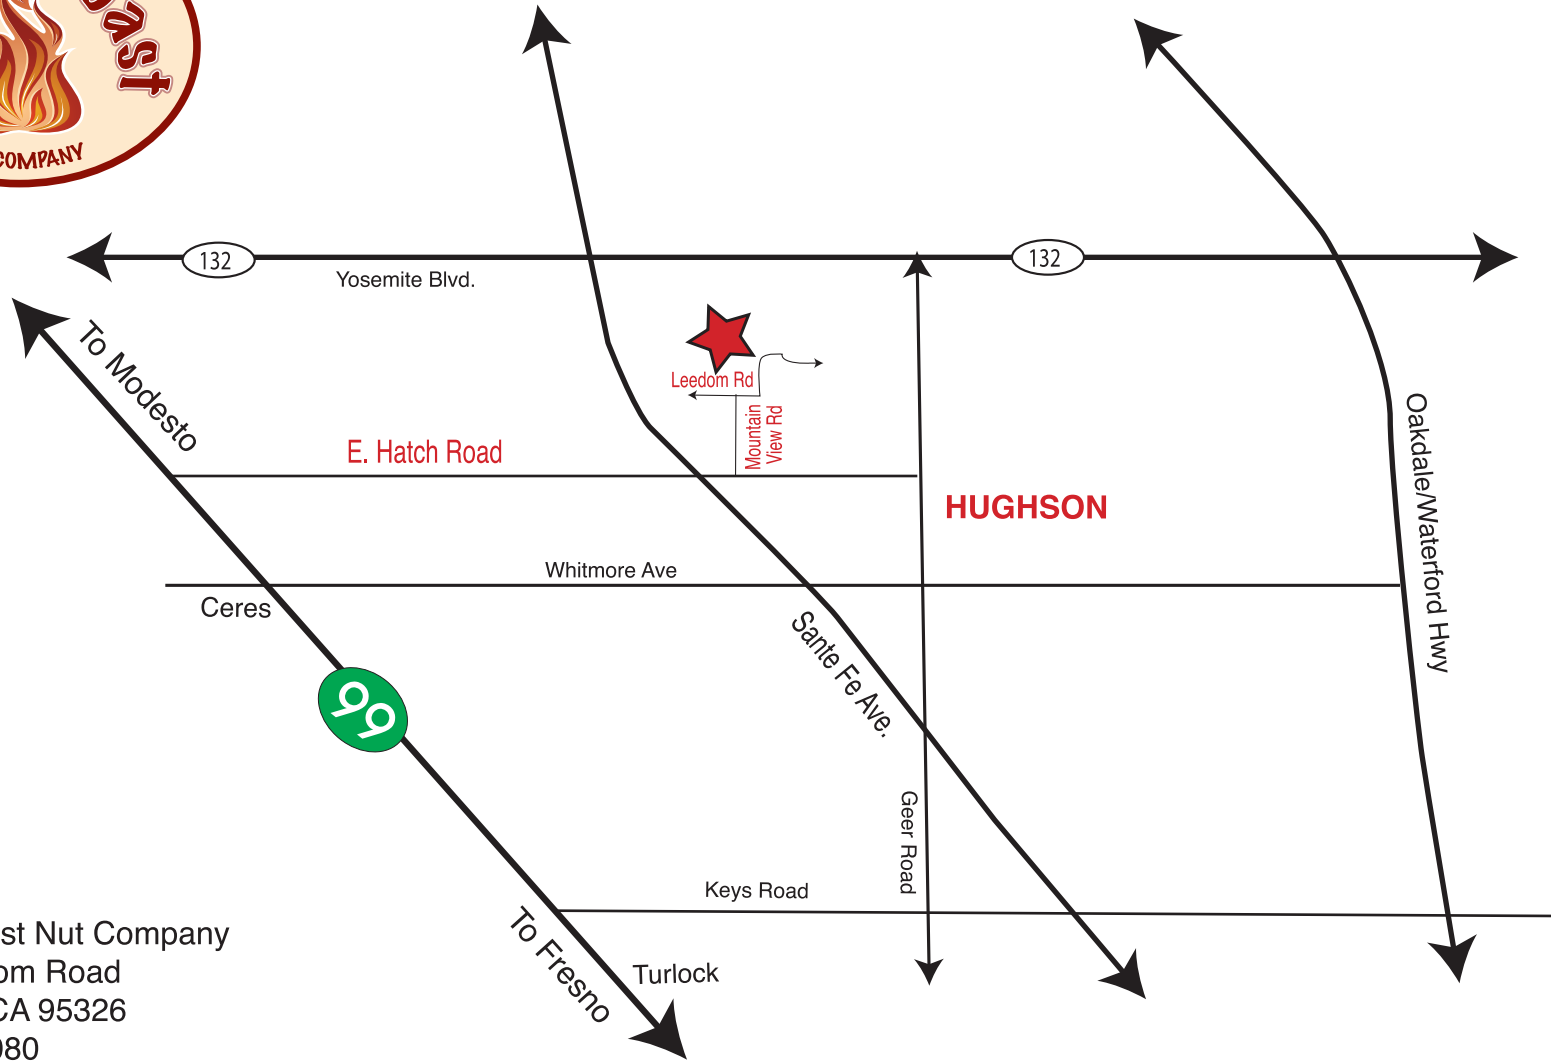

Map and Directions - Hughson

Ready Roast Nut Company
6049 Leedom Road
Hughson, CA 95326
209-883-8080

From Highway 99 take the Hatch Road Exit east toward Hughson. Turn left on Mountain View Road then left on Leedom Road.
From Highway 132 turn onto Geer Road. Turn right on Hatch Road; right on Mountain View Road; then left on Leedom Road.